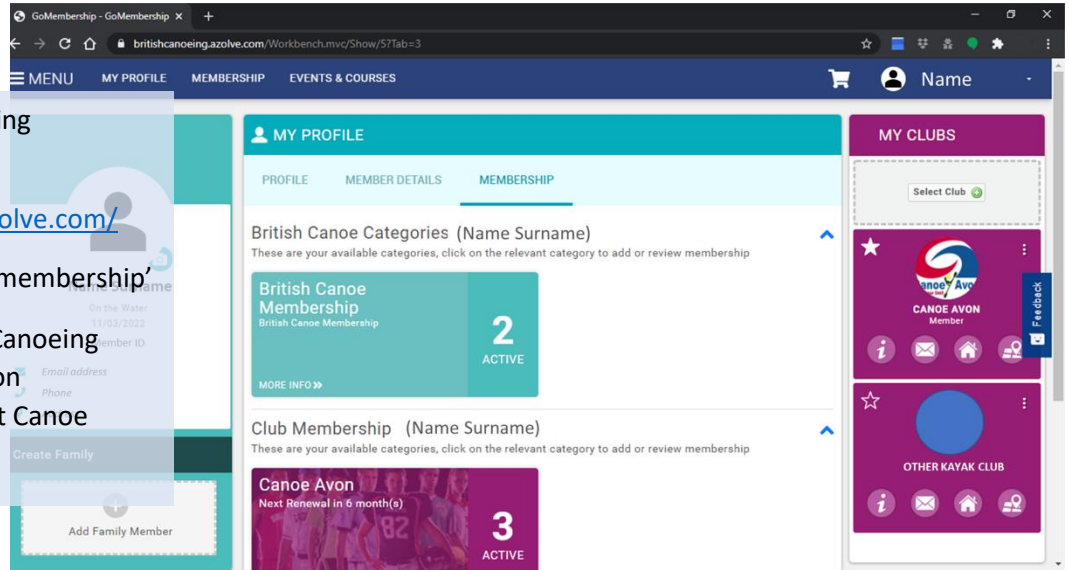

Membership Quick Guide

Login to the British Canoeing membership portal:

<https://britishcanoeing.azolve.com/>

From your profile, select 'membership'

You can purchase British Canoeing membership or Canoe Avon membership, please select Canoe Avon.

This page will show any existing Canoe Avon memberships you may have and when they expire.

Click on 'Renew or Add your Membership' to buy membership or click on an existing membership to renew it.

Select the membership level you require then go to the cart to make your payment.