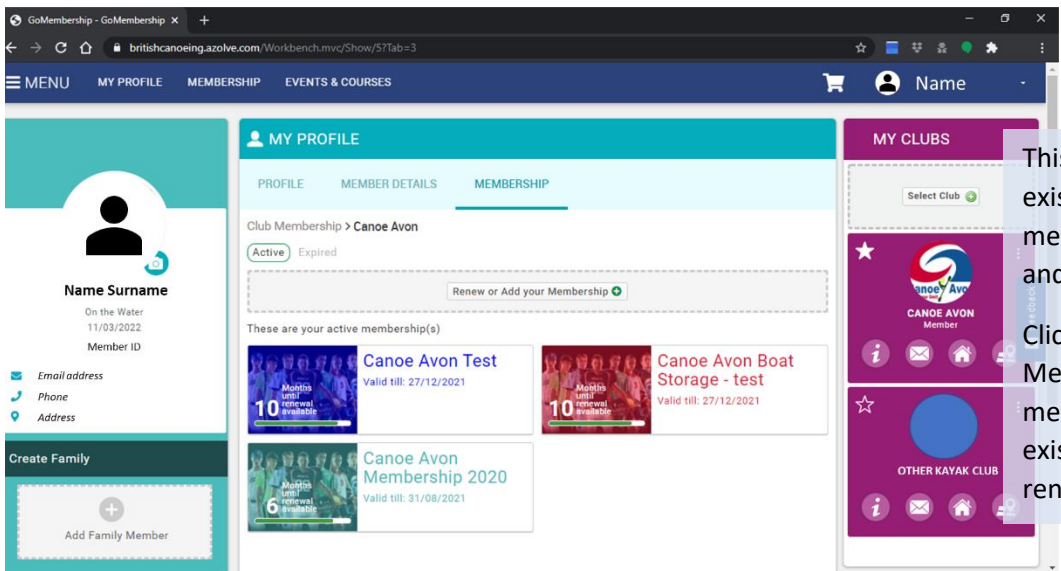

Membership Quick Guide

Login to the British Canoeing membership portal:

<https://britishcanoeing.azolve.com/>

From your profile, select 'membership'

You can purchase British Canoeing membership or Canoe Avon membership, please select Canoe Avon.

This page will show any existing Canoe Avon memberships you may have and when they expire.

Click on 'Renew or Add your Membership' to buy membership or click on an existing membership to renew it.

Select the membership level you require then go to the cart to make your payment.